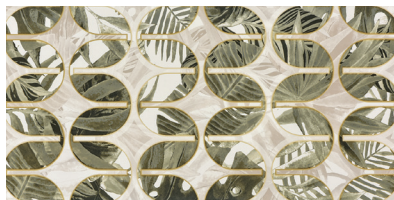

STYLE PASTEL

STYLE PASTEL

60x120cm Light Green Wall Tile Matt

60x120cm Light Blue Wall Tile Matt

60x120cm Light Pink Wall Tile Matt

60x120cm Ash Wall Tile Matt

60x120cm Earth Wall Tile Matt

60x120cm Dark Blue Wall Tile Matt

60x120cm Dark Green Wall Tile Matt

60x120cm Salmon Wall Tile Matt

60x120cm Smoke Wall Tile Matt

60x120cm Amazon Salmon Decor Wall Tile Matt

60x120cm Amazon Blue Decor Wall Tile Matt

60x120cm Green Decor Wall Tile Matt

60x120cm Azul Decor Wall Tile Matt

60x120cm Botanical Decor Wall Tile Matt

60x120cm Warm Decor Wall Tile Matt

Usage Areas Wall Tile   

Size	Surface	Box / m ²	Pallet / m ²	Pallet Box / Piece	Pallet Weight / kg	Pallet Box Dimensions / cm
60x120cm - 24"x48"	Matt	1,44	46,08	32	716	89x130x77